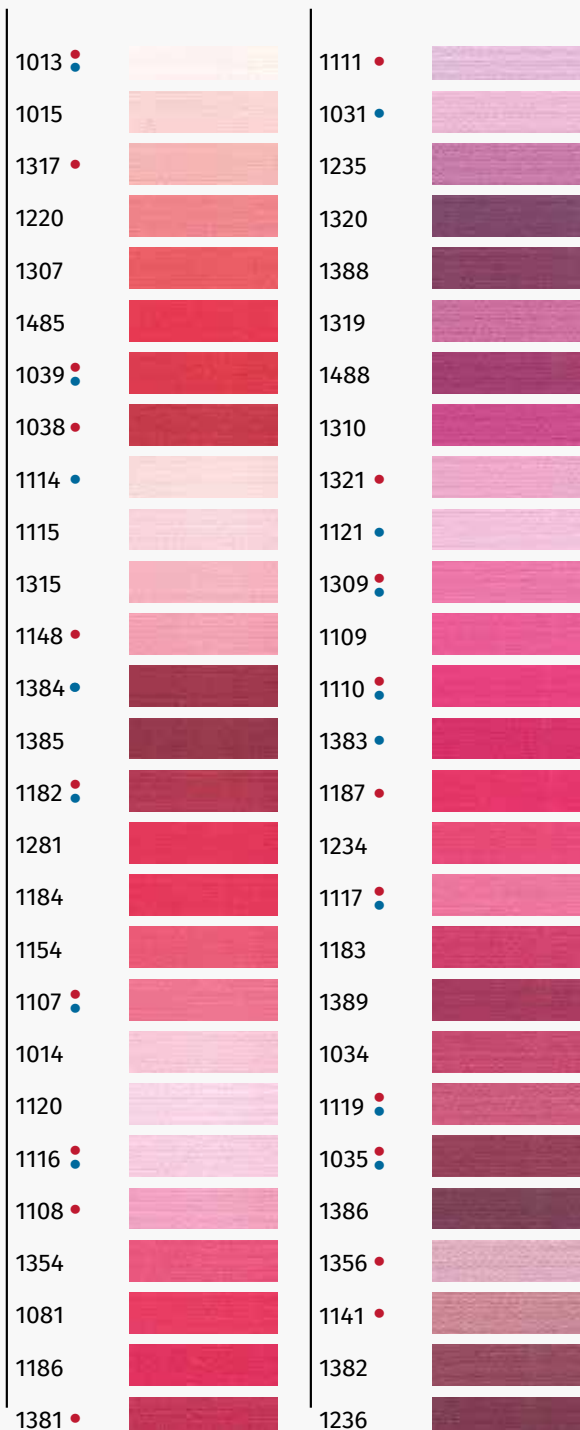

**人造丝绣花线**

Made in Germany

**MADEIRA**®

1

2

**CLASSIC** • No. 30 • No. 60

3

4

● No. 30 ● No. 60

**5****6**

● No. 30 ● No. 60

7

8

• No. 30 • No. 60

9

10